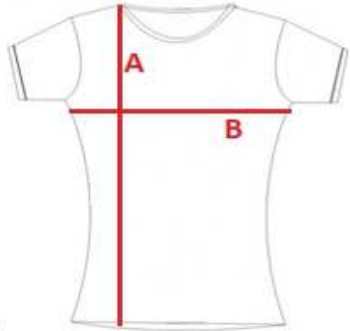

## Ladies' t-shirt U-neck

cm	S	M	L	XL	XXL
A	62	65	68	70	72
B	38	40	42	45	51

Orientation sizes of the product.